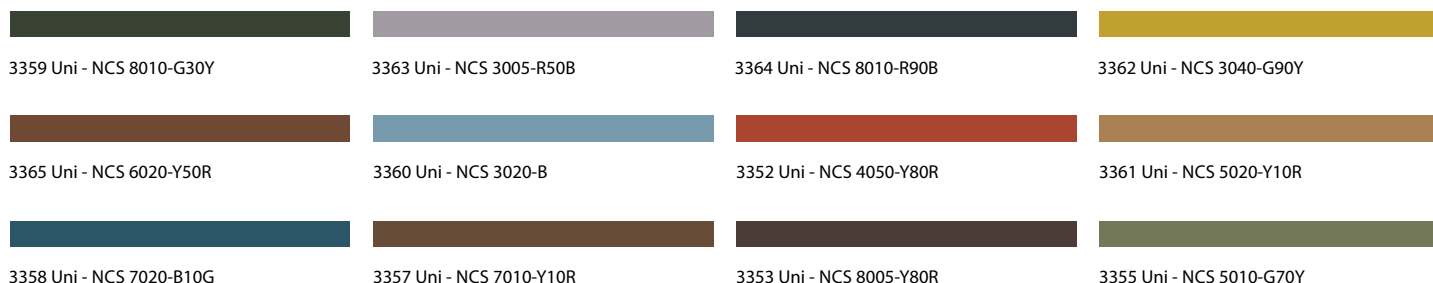

The next generation of Marmoleum

marmoleum® walton cirrus

Uni coloured welding rods