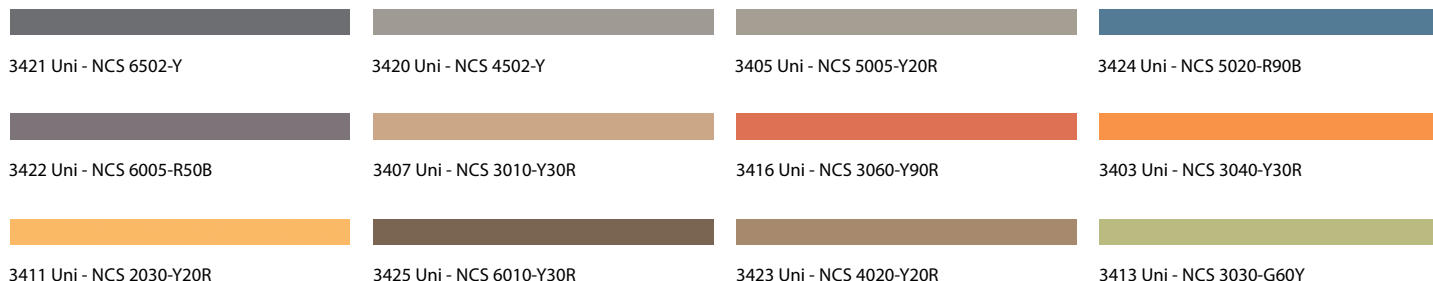

The next generation of Marmoleum

marmoleum® vivace

Uni coloured welding rods